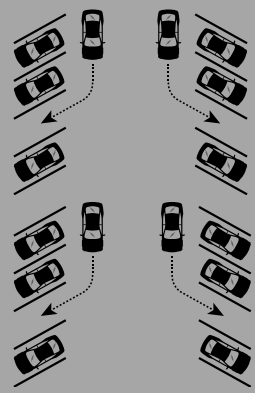

BAD WEATHER PICK-UP MAP

Line up along this side of the street

Church Street

Church Street

- Do not exit the car
- DO NOT use a cell phone while on campus
- Max Speed: 10 MPH

- Make sure name card is placed on front dash of vehicle
- Teachers will bring students to you from SLE building
- Students will be kept in classrooms / hallway to stay dry

St. Paul High School

Janak Music Center

St. Paul Gym