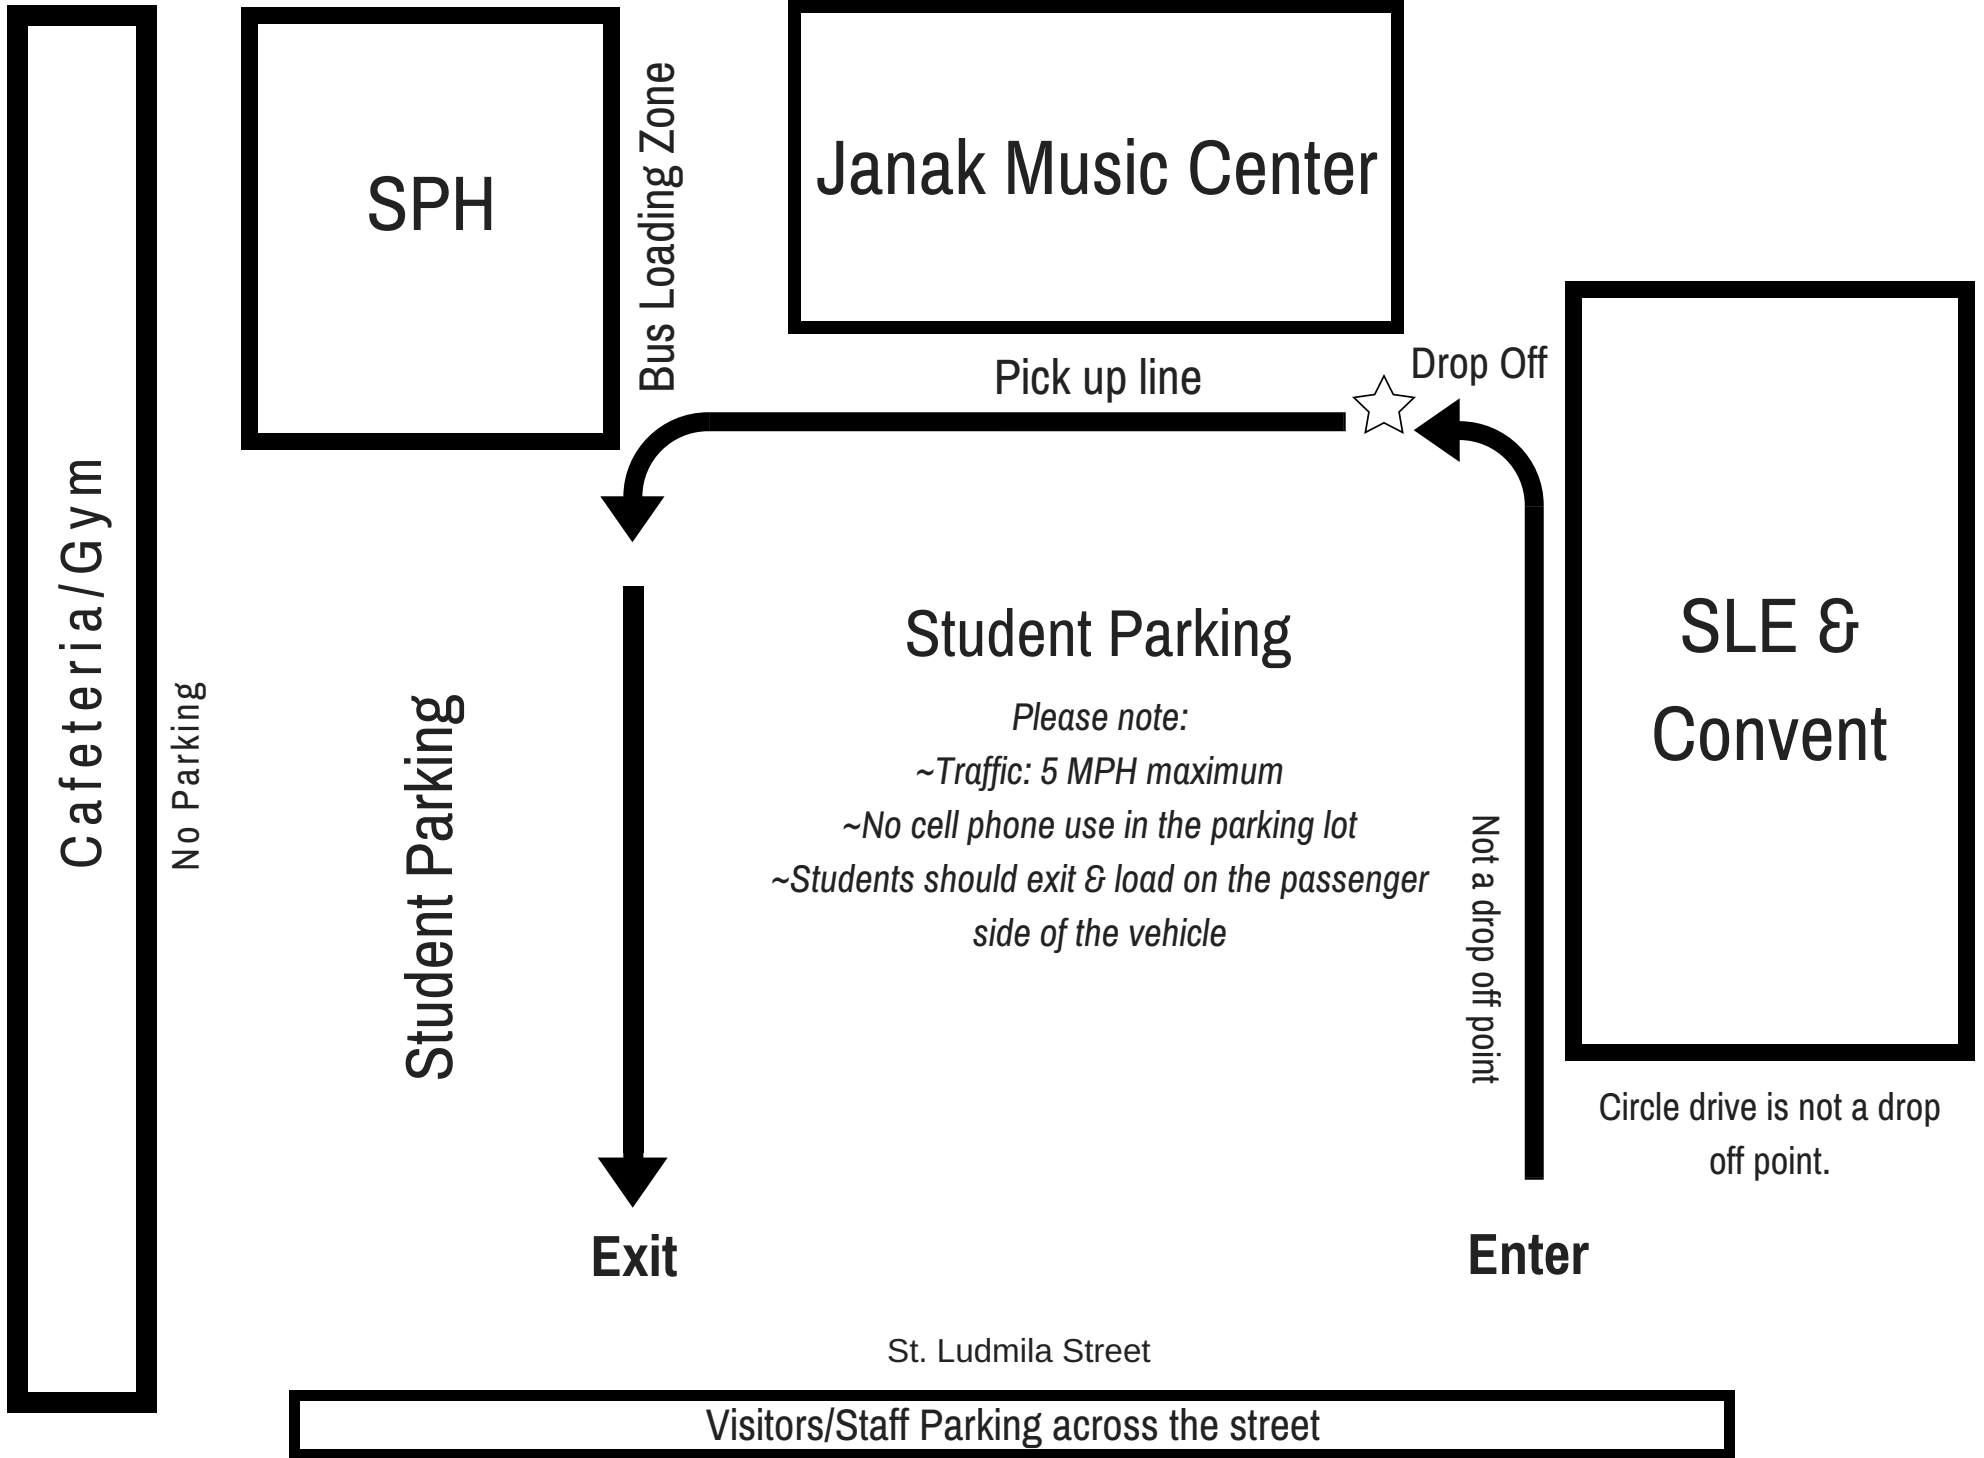

Faculty/Staff Parking: NO THRU TRAFFIC

SPH

Janak Music Center

Pick up line

Drop Off

Student Parking

*Please note:*

*~Traffic: 5 MPH maximum*

*~No cell phone use in the parking lot*

*~Students should exit & load on the passenger side of the vehicle*

SLE & Convent

Circle drive is not a drop off point.

Not a drop off point

Enter

Exit

St. Ludmila Street

Visitors/Staff Parking across the street

Cafeteria/Gym

No Parking

Student Parking